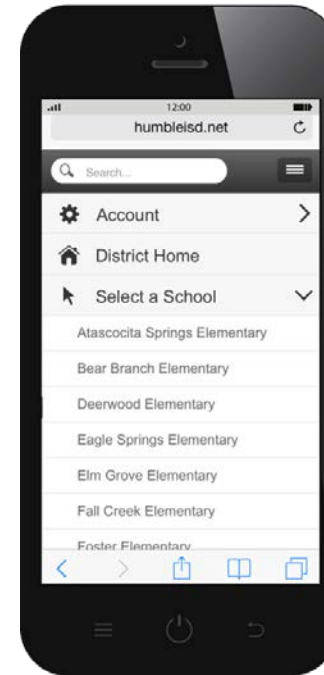

# How To Access Staff Websites Via Mobile Phone

Go to  
**www.humbleisd.net**

Select horizontal bars located at the top left for site navigation.

Choose **Select a School**

Choose your campus from the list.

Select horizontal bars located at the top left for site navigation.

Choose **Site Navigation**

Choose **Staff**  
Then select the staff member from the list.