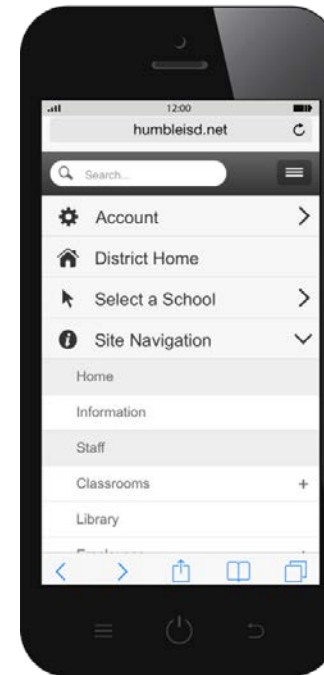

# How To Access Staff Websites Via Mobile Phone

Go to  
**www.humbleisd.net**

Select horizontal bars located at the top left for site navigation.

Choose **Select a School**

Choose your campus from the list.

Select horizontal bars located at the top left for site navigation.

Choose **Site Navigation**

Choose **Staff**  
Then select the staff member from the list.