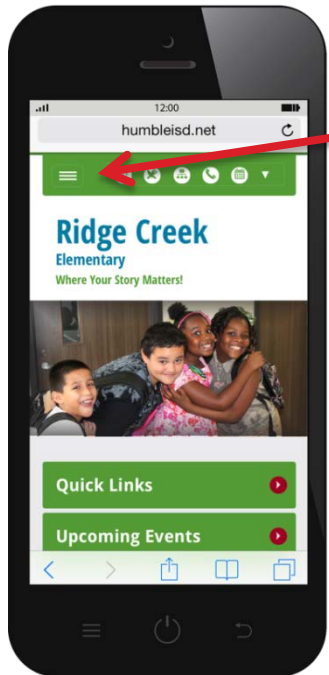

# How To Access Staff Websites Via Mobile Phone

Go to  
**www.humbleisd.net**

Select horizontal bars located at the top left for site navigation.

Choose **Select a School**

Choose your campus from the list.

Select horizontal bars located at the top left for site navigation.

Choose **Site Navigation**

Choose **Staff**  
Then select the staff member from the list.