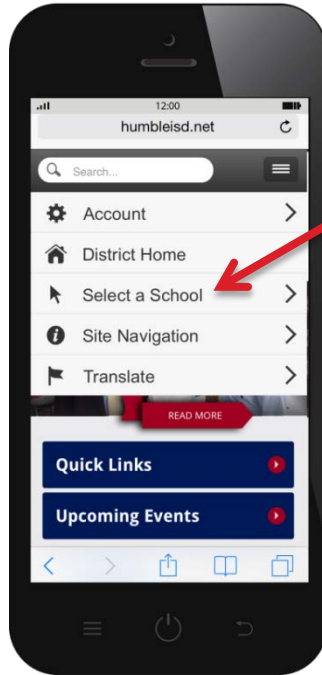

# How To Access Staff Websites Via Mobile Phone

Go to  
**www.humbleisd.net**

Select horizontal bars located at the top left for site navigation.

Choose **Select a School**

Choose your campus from the list.

Select horizontal bars located at the top left for site navigation.

Choose **Site Navigation**

Choose **Staff**  
Then select the staff member from the list.