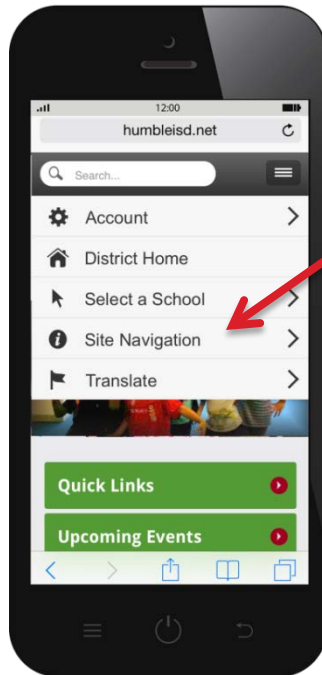

# How To Access Staff Websites Via Mobile Phone

Go to  
**www.humbleisd.net**

Select horizontal bars located at the top left for site navigation.

Choose **Select a School**

Choose your campus from the list.

Select horizontal bars located at the top left for site navigation.

Choose **Site Navigation**

Choose **Staff**  
Then select the staff member from the list.