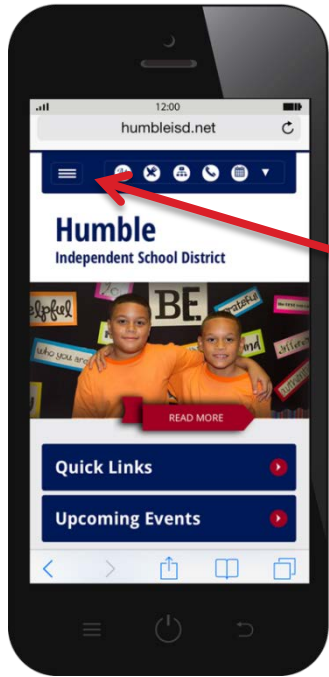

# How To Access Staff Websites Via Mobile Phone

Go to  
**www.humbleisd.net**

Select horizontal bars located at the top left for site navigation.

Choose **Select a School**

Choose your campus from the list.