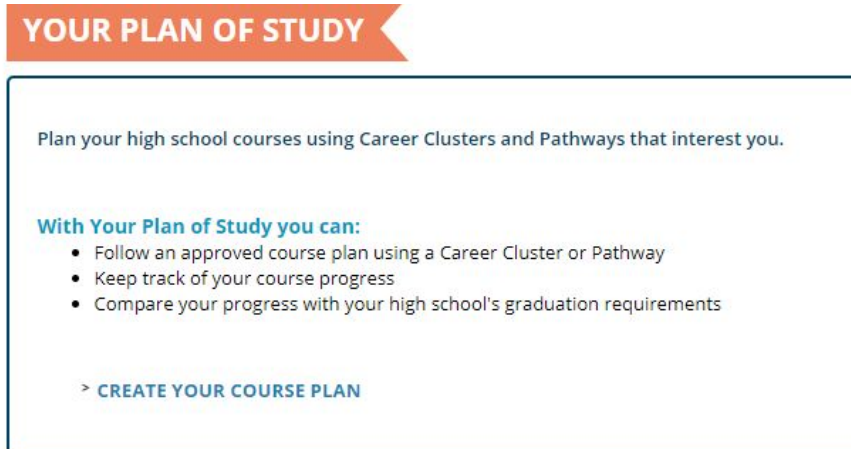

How to Start the Course Selection Process

1. Go to Choices 360.
2. Log in: Humble+your lunch number (ex: Humble123456)
Password: your lunch number (ex. 123456)
3. Click on High School Planning.

4. Click on Your Plan of Study

5. Click on Create Your Course Plan

6. On the next screen select Middle School Course Plan

7. Select Use This as Your Plan of Study

8. Select Choose this Set next to the Middle School Course Requirements choice