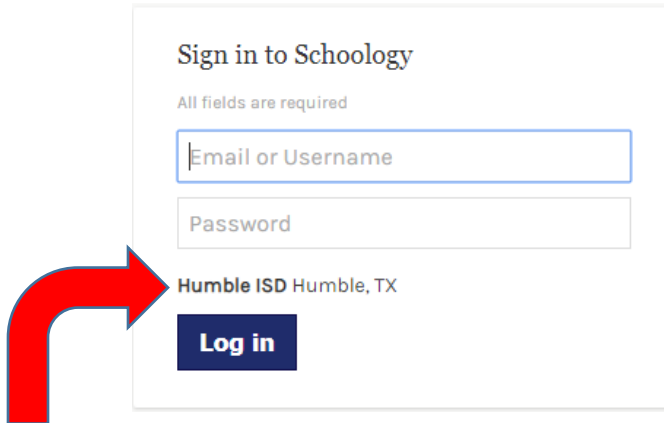

Student Login Directions:

There is a quick link on the RMS website (left side). This takes the students to www.humble.schoolology.com

Notice, on a student login, it should say Humble ISD.

Students use their new district username: first three letters of first name + first three letters of last name + last four of student ID. Their password should be their initials + student ID.

For the App:

Students need to select the school.

Either Type in Riverwood Middle School or Humble ISD (do not select DEV for either):

Parent Login Directions:

There is a quick link on the RMS website (left side). This takes the parents to www.schoolology.com.