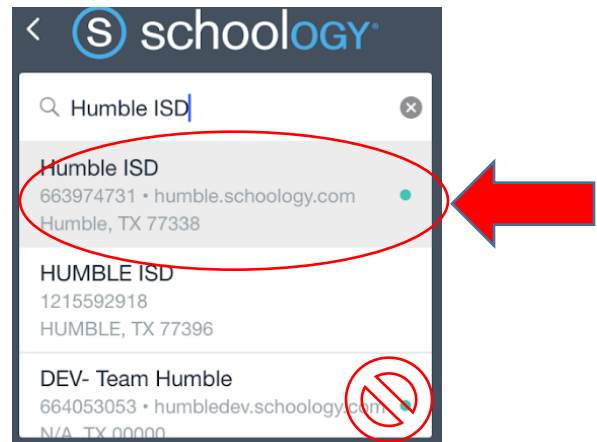

Student Login Directions:

There is a quick link on the RMS website (left side). This takes the students to www.humble.schoolology.com

Notice, on a student login, it should say Humble ISD.

Students use their new district username: first three letters of first name + first three letters of last name + last four of student ID. Their password should be their initials + student ID.

For the App:

Students need to select the school.

Either Type in Riverwood Middle School or Humble ISD (do not select DEV for either):

Parent Login Directions:

There is a quick link on the RMS website (left side). This takes the parents to www.schoolology.com.