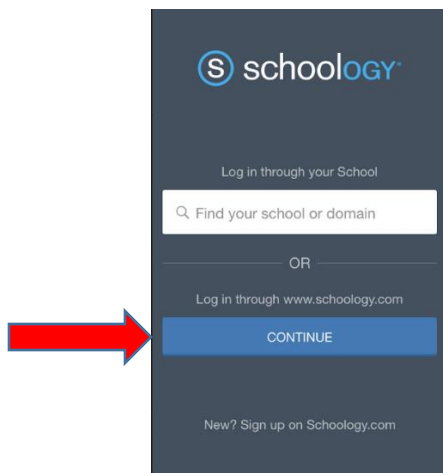

For the App: