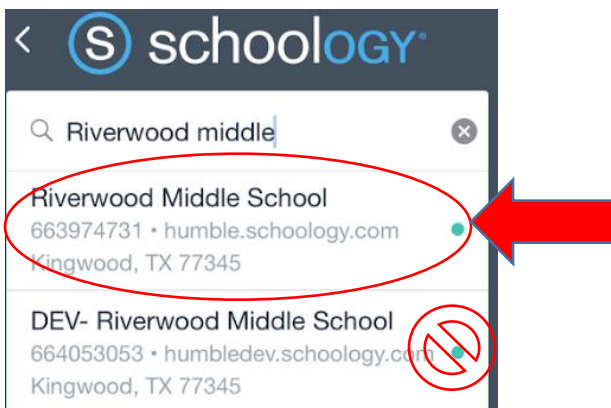

Student Login Directions:

There is a quick link on the RMS website (left side). This takes the students to www.humble.schoolology.com

Notice, on a student login, it should say Humble ISD.

Students use their new district username: first three letters of first name + first three letters of last name + last four of student ID. Their password should be their initials + student ID.

For the App:

Students need to select the school.

Either Type in Riverwood Middle School or Humble ISD (do not select DEV for either):

Parent Login Directions:

There is a quick link on the RMS website (left side). This takes the parents to www.schoolology.com.