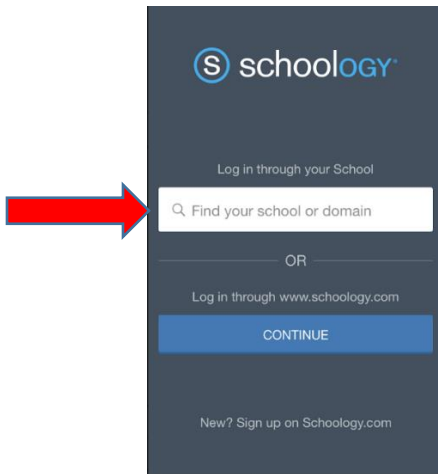

Student Login Directions:

There is a quick link on the RMS website (left side). This takes the students to www.humble.schoolology.com

Notice, on a student login, it should say Humble ISD.

Students use their new district username: first three letters of first name + first three letters of last name + last four of student ID. Their password should be their initials + student ID.

For the App:

Students need to select the school.

Either Type in Riverwood Middle School or Humble ISD (do not select DEV for either):

Parent Login Directions:

There is a quick link on the RMS website (left side). This takes the parents to www.schoolology.com.