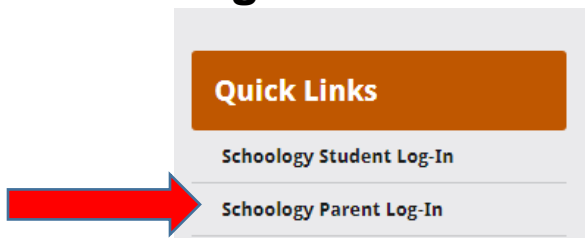

For the App:

Students need to select the school.

Either Type in Riverwood Middle School or Humble ISD (do not select DEV for either):

Parent Login Directions:

There is a quick link on the RMS website (left side). This takes the parents to www.schoolology.com.