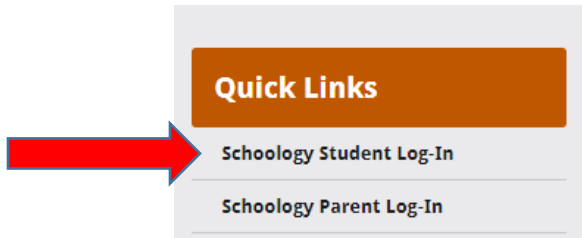

Student Login Directions:

There is a quick link on the RMS website (left side). This takes the students to www.humble.schoolology.com

Notice, on a student login, it should say Humble ISD.

Students use their new district username: first three letters of first name + first three letters of last name + last four of student ID. Their password should be their initials + student ID.

For the App:

Students need to select the school.

Either Type in Riverwood Middle School or Humble ISD (do not select DEV for either):

Parent Login Directions:

There is a quick link on the RMS website (left side). This takes the parents to www.schoolology.com.