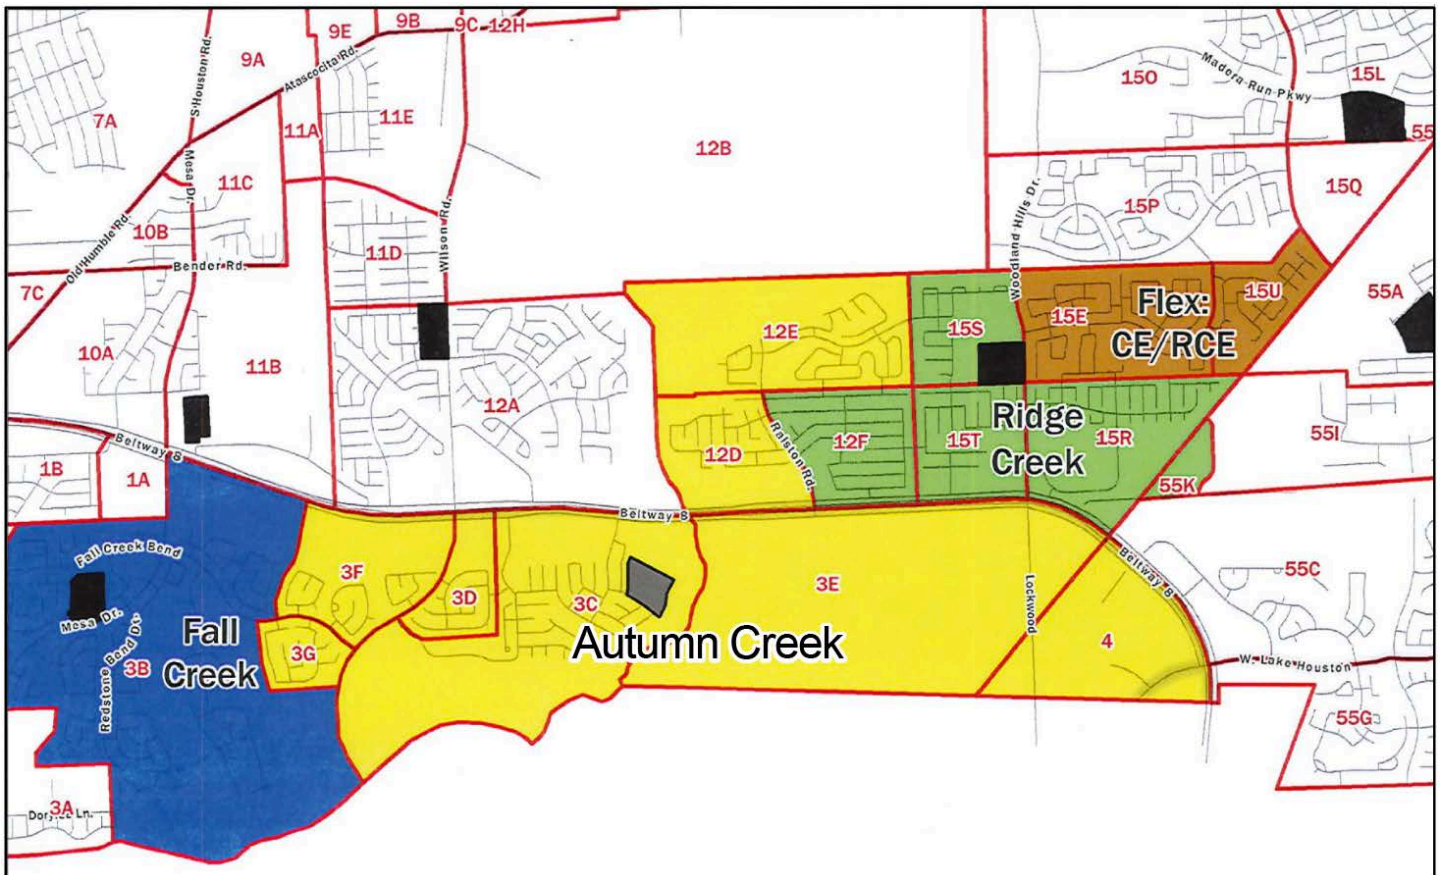

Autumn Creek Elementary

Students residing in these neighborhoods would attend Autumn Creek Elementary:

- | | |
|----------------------------|--|
| Falls at Eagle Creek (3C) | Water Crest (3F) |
| Standard on the Creek (3C) | Deer Creek (3G) |
| Lake Point (3C) | Hunters Crossing (3G) |
| Autumn Falls (3C) | Sunset Ridge West (12D) (excluding sections 5 and 7 which are part of 12F) |
| Water Oak (3C) | Advenir at Eagle Creek (12D) |
| Magnolia Falls (3C) | Arla at Ralston (12D) |
| Heather Glen (3D) | Reserve at Parks Lake (12E) |
| Stonegrove Fall Creek (3F) | Park Lakes East (12E) |
| Woods Edge (3F) | |
| Forest Glade (3F) | |

*Areas 3E and 4 are properties that are not zone for any housing development.