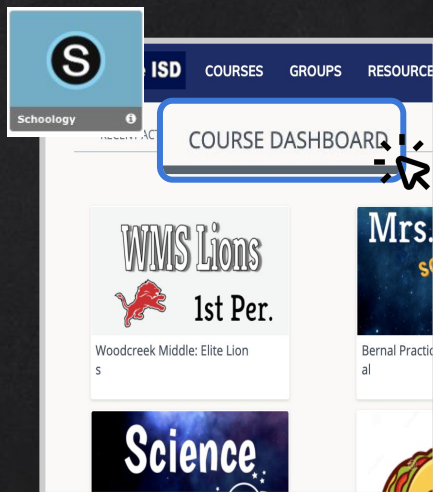

Watch this [Getting Started Video Tutorial](#).

4

Find & Complete the Dated Work