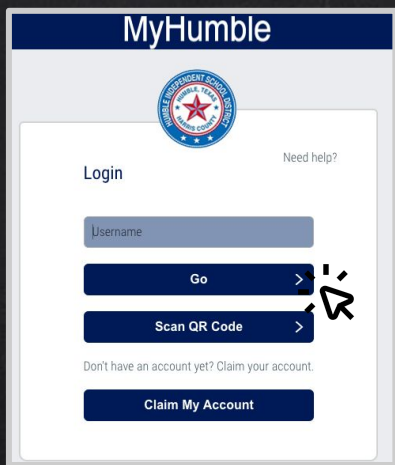

ONLINE LEARNING FROM HOME

1

Use the Chrome Browser

Add your school account. Login with your Humble ISD Email: Username @humbleisd.net

2

Login to MyHumble

Log in at my.humbleisd.net. Go here for help with your Username or Password.