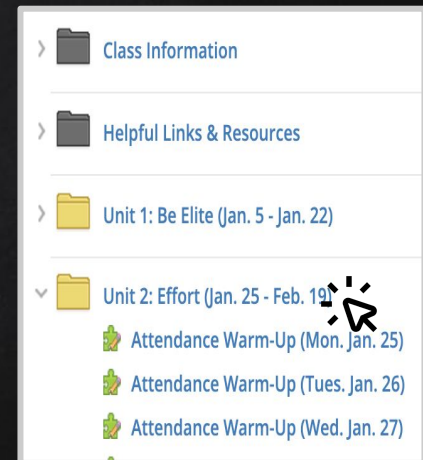

3

Go to your Schoology Courses

Watch this [Getting Started Video Tutorial](#).

4

Find & Complete the Dated Work

View the [Student Support page](#) for FAQs and tutorials. Are you using a cell phone? Follow the [Mobile App steps](#).