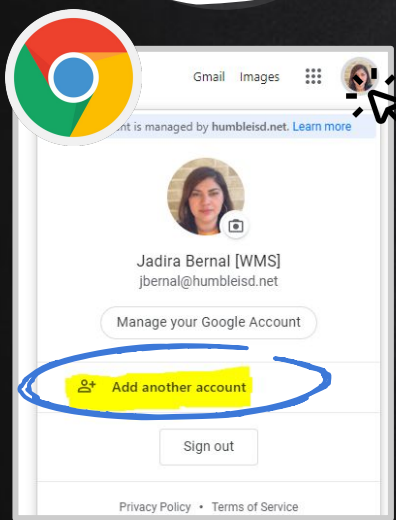

ONLINE LEARNING FROM HOME

1

Use the Chrome Browser

Add your school account. Login with your Humble ISD Email: Username @humbleisd.net

2

Login to MyHumble

Log in at my.humbleisd.net. Go here for help with your Username or Password.