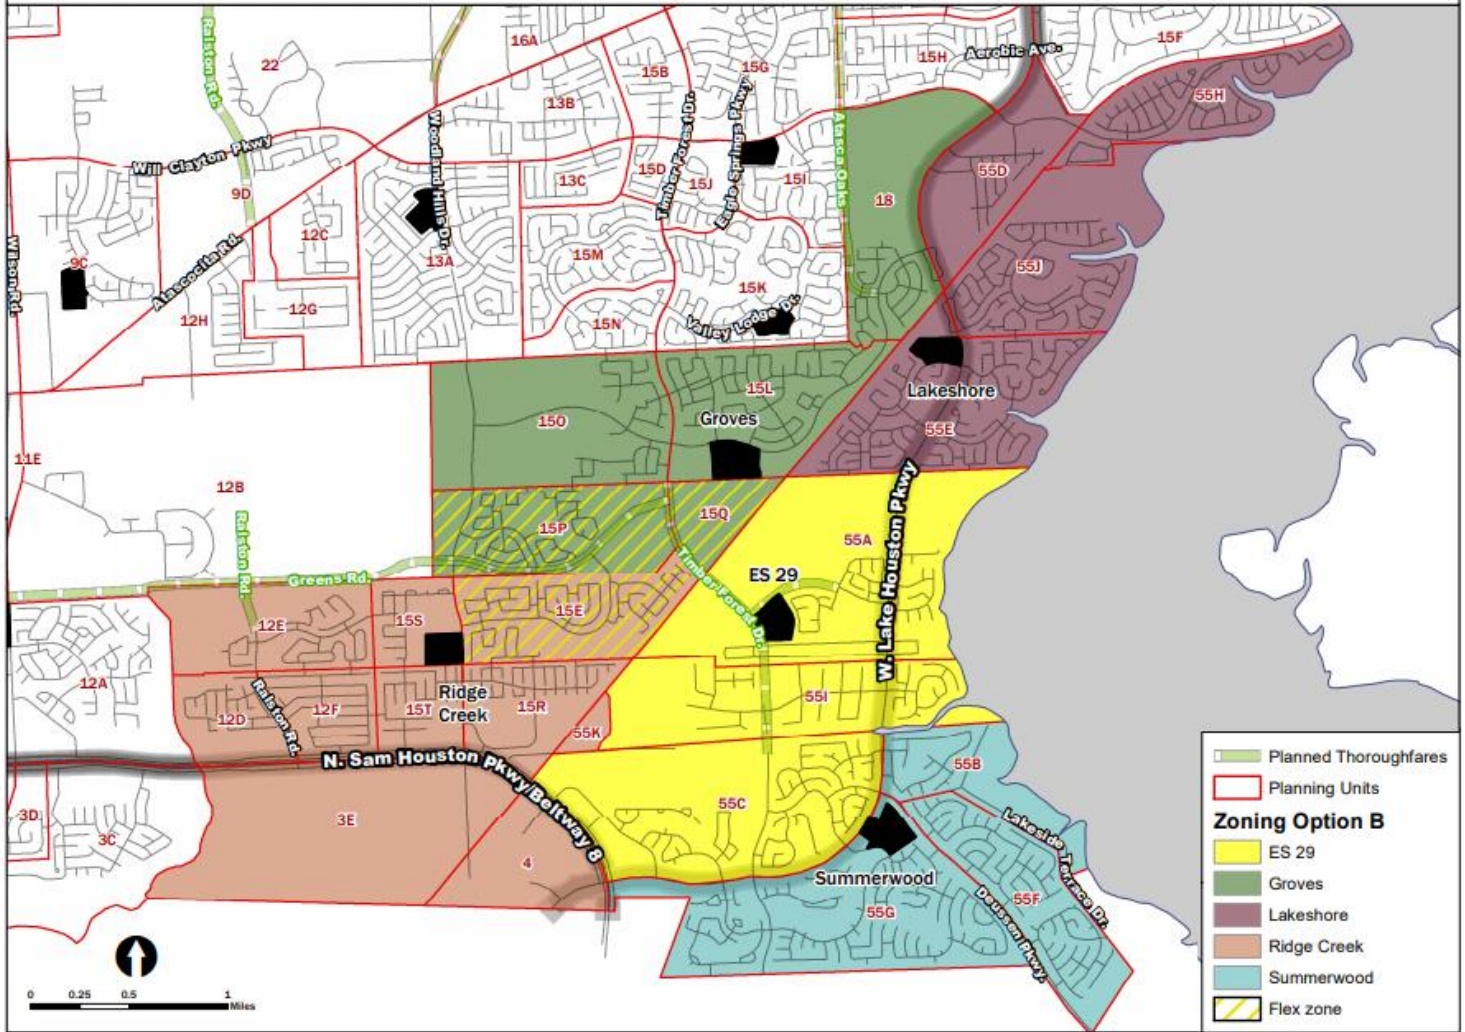

Option B: Elementary #29

Under Option B, students residing in these neighborhoods would attend Elementary #29:

- Edgewater Village (55C)
- Pine Oak Glen (55C)
- Summerwood Sec. 23 (55C)
- Summerwood Sec. 36 (55C)
- Whispering Pines (55C)
- Wood Shadow Pointe (55C)
- Currently zoned to Summerwood Elementary*

- Lakewood Pines (55A)
- Stillwater on Lake Houston (55I)
- Summer Lake Ranch (55I)
- Currently zoned to Lakeshore Elementary*

- Balmoral Section 1 (15E)
- Flex Zone: Choice of ES #29 or Ridgecreek Elementary*
- Balmoral Section 2 & 3 (15P & 15Q)
- Flex Zone: Choice of ES #29 or Groves Elementary*