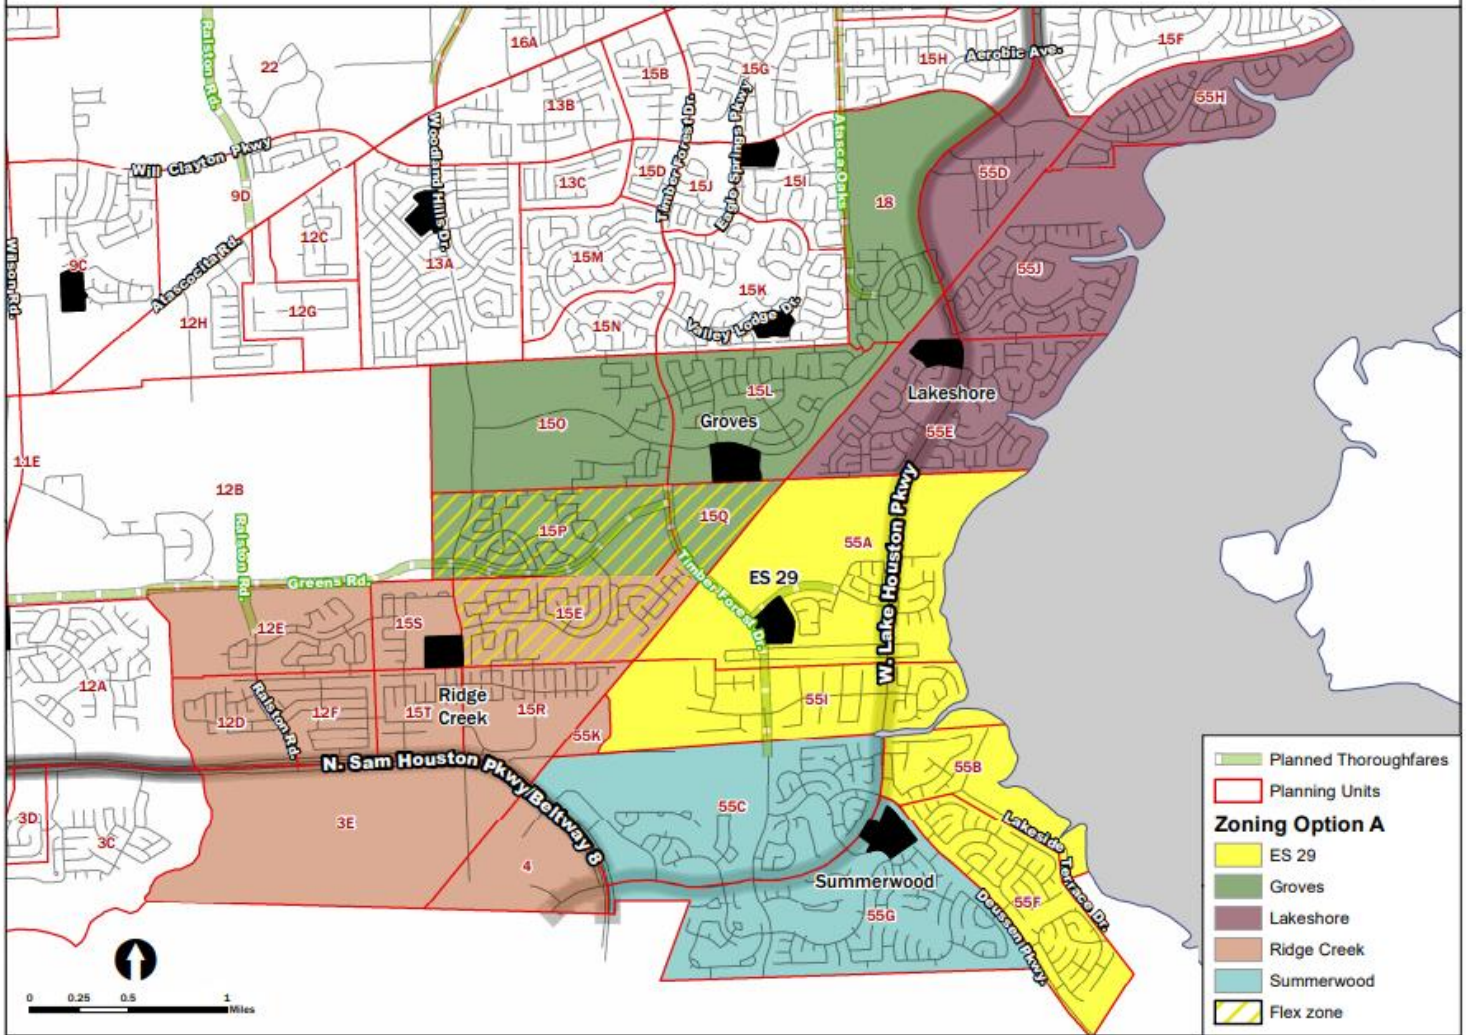

# Option A: Elementary #29

Under Option A, students residing in these neighborhoods would attend Elementary #29:

- Lake Forest Village (55B)
- Lake Park Village (55B)
- Lakeside Terrace (55B)
- Lakewood Pines (55A)
- South Pointe Village (55F)
- Stillwater on the Lake Houston (55I)
- Suncrest Village (55F)
- Summer Lake Ranch (55I)
- Currently zoned to Lakeshore Elementary*

- Balmoral Section 1 (15E)  
*Flex Zone: Choice of ES #29 or Ridgecreek Elementary*
- Balmoral Section 2 & 3 (15P & 15Q)  
*Flex Zone: Choice of ES #29 or Groves Elementary*