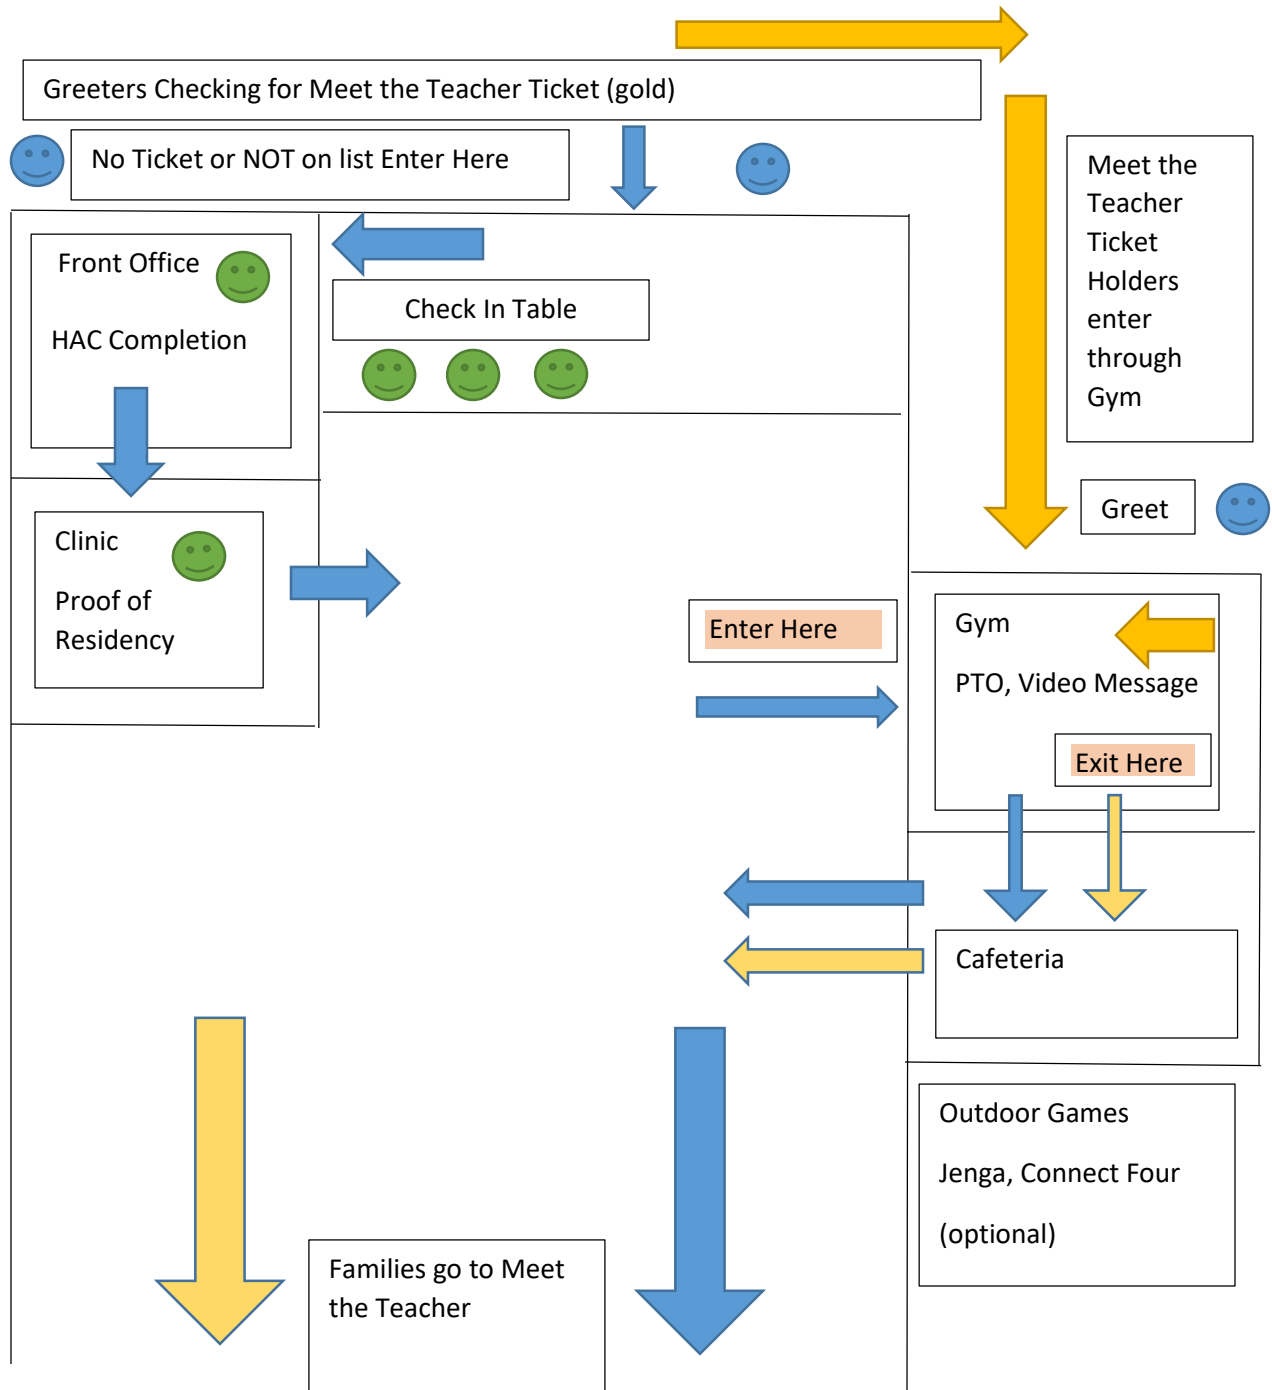

# Front of Building

Side of Building

Key:

-  Blue Arrows (No Meet the Teacher Ticket or NOT on List)
-  Yellow Arrows (Meet the Teacher Ticket Holders or ON List)
-  Greeters
-  Registration Assistants