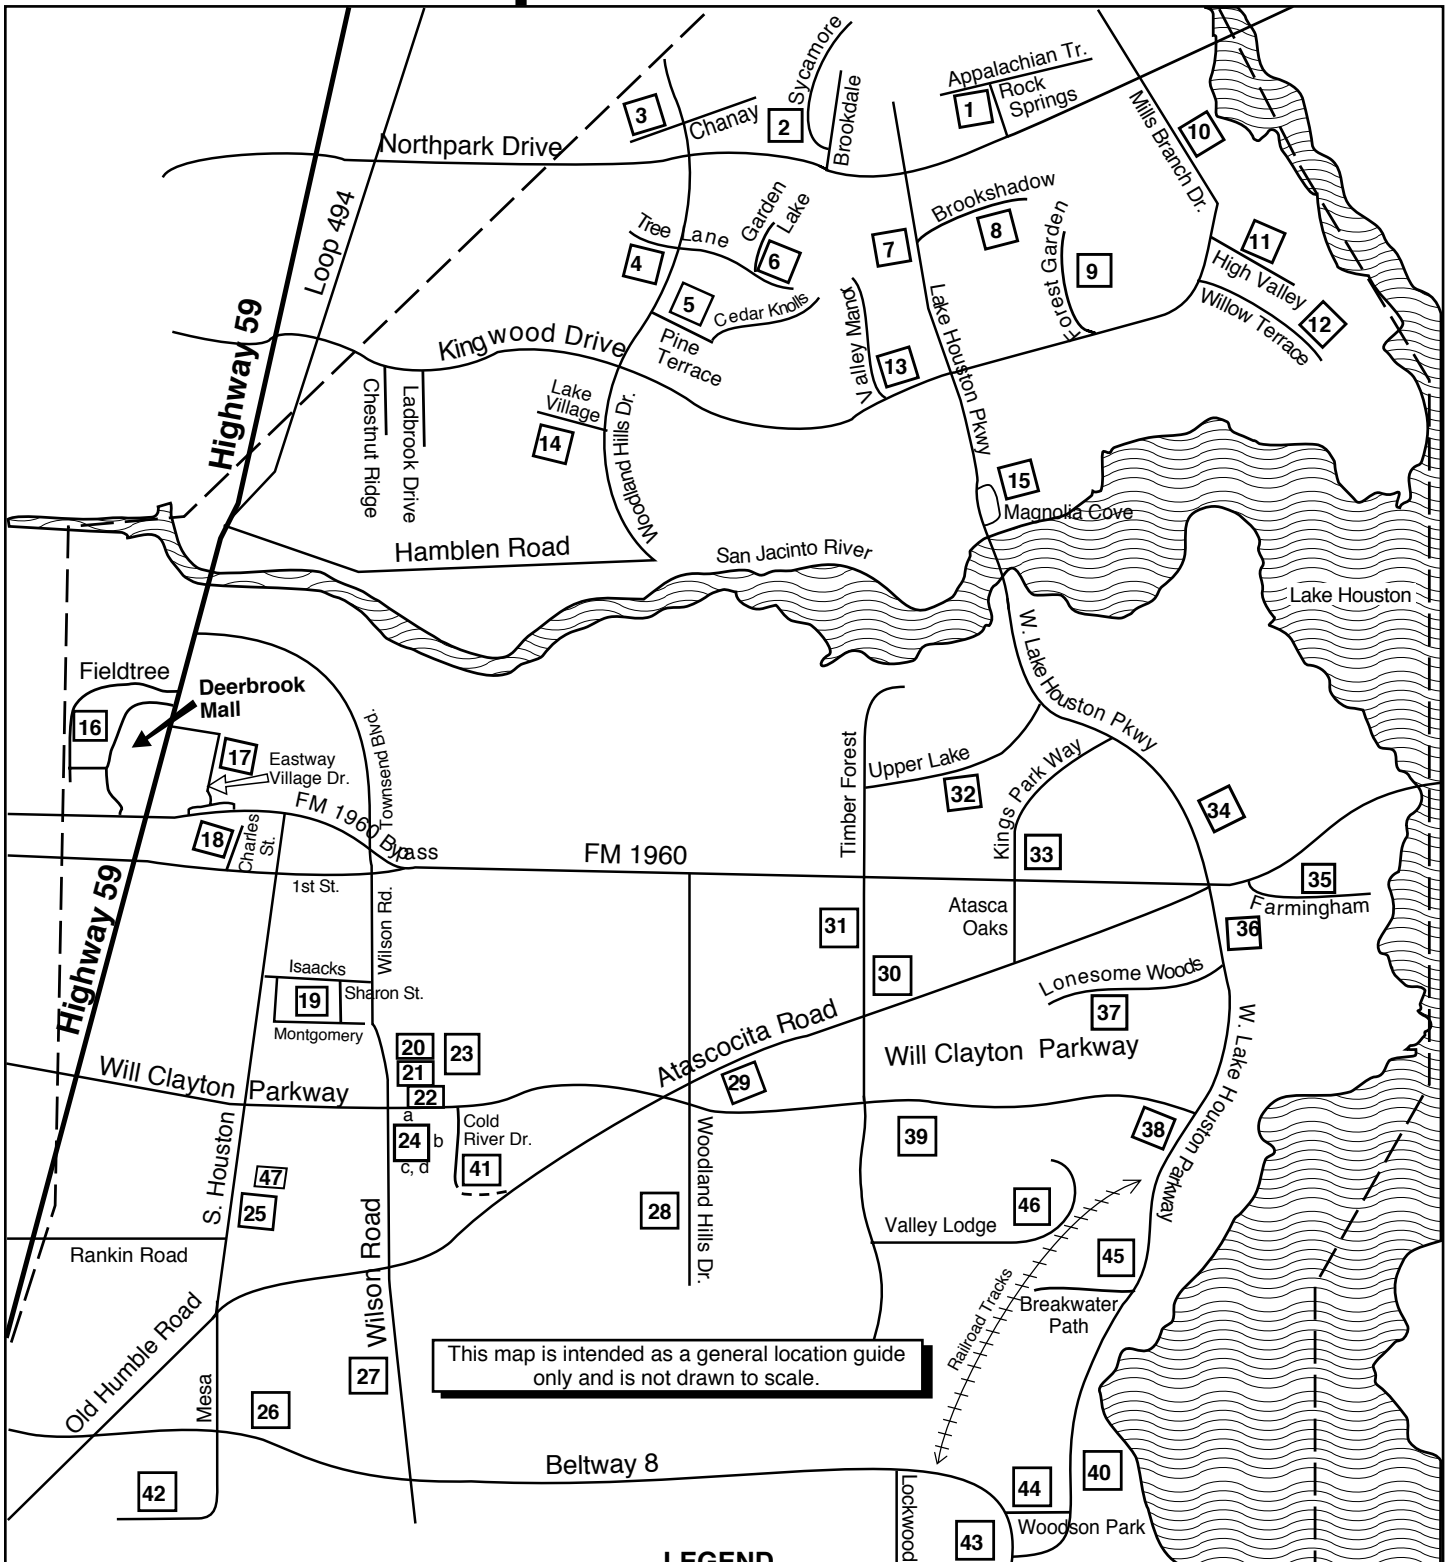

Humble Independent School District

LEGEND

| | | | | | | | |
|---------------------------------|-----|--------------------------------|----|--------------------------|-----|-----------------------------|-----|
| Administaff Observatory | 47 | Eagle Springs Elem. | 39 | Kingwood Park High | 3 | Riverwood Middle | 11 |
| Administration | 17 | Elm Grove Elem. | 2 | Lakeland Elem. | 19 | Ross Sterling Middle | 20 |
| Atascocita High | 38 | Fall Creek Elem. | 42 | Lakeshore Elem. | 45 | Shadow Forest Elem. | 10 |
| Atascocita Middle | 36 | Foster Elem. | 14 | Maintenance | 24b | Summer Creek High | 43 |
| Atascocita Springs Elem. | 46 | Greentree Elem. | 8 | Maplebrook Elem. | 35 | Summerwood Elem. | 40 |
| Bear Branch Elem. | 6 | Hidden Hollow Elem. | 1 | North Belt Elem. | 26 | Timbers Elem. | 37 |
| Behavior Training Center | 31 | Humble Elem. | 16 | Oak Forest Elem. | 33 | Timberwood Middle | 30 |
| Career And Tech Ed (CATE) | 22 | Humble High | 21 | Oaks Elem. | 32 | Transportation Center | 24c |
| Charles Street Stadium | 18 | Humble Middle | 29 | Pace Program | 31 | Turner Stadium | 23 |
| Child Nutrition Center | 24d | Instruct. Support Center | 15 | Park Lakes Elem. | 27 | Warehouse | 24a |
| Community Learn. Center | 31 | Jack M. Fields Sr. Elem. | 25 | Pine Forest Elem. | 34 | Whispering Pines Elem. | 28 |
| Creekwood Middle | 7 | Kingwood High | 13 | Quest High School | 43 | Willow Creek Elem. | 12 |
| Deerwood Elem. | 9 | Kingwood Middle | 5 | River Pines Elem. | 41 | Woodcreek Middle | 44 |
| District Police Station | 18 | | | | | Woodland Hills Elem. | 4 |